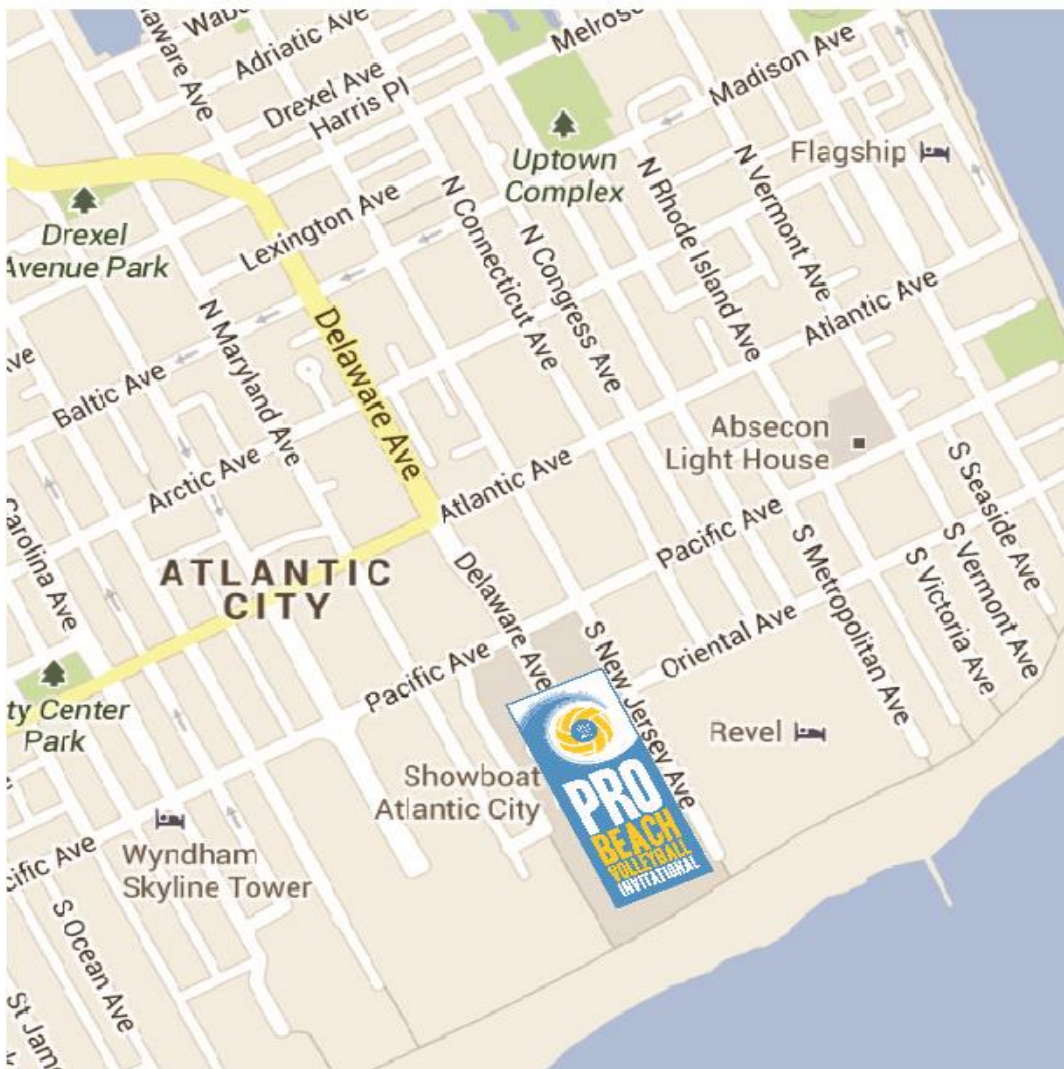

Tournament: Finals (CBS Sports Network: Tape Delay) 3:00 PM – 5:00 PM

EVENT SITE & PARKING

THE BOARDWALK BETWEEN THE SHOWBOAT AND REVEL HOTEL

700 Boardwalk
Atlantic City, NJ 08401

**Special
Olympics**
New Jersey