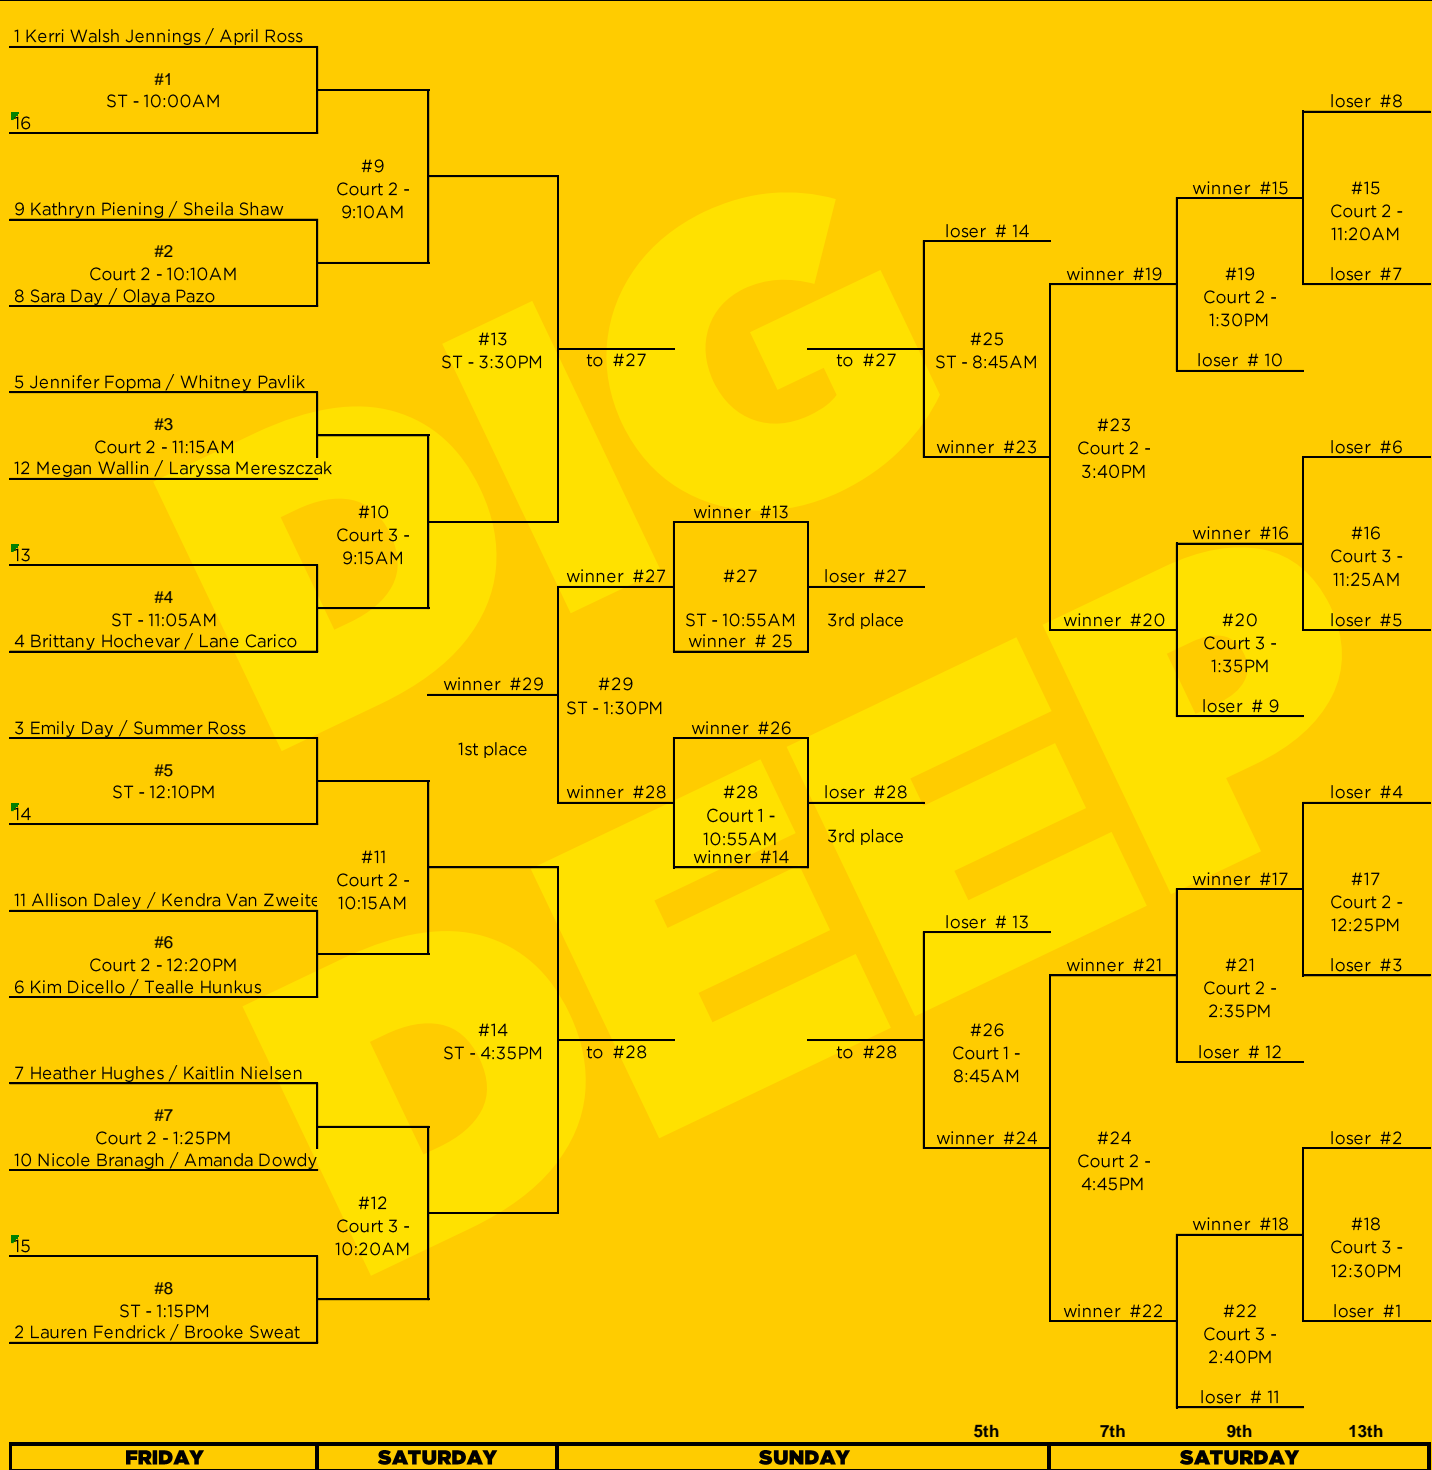

WOMEN'S BRACKET