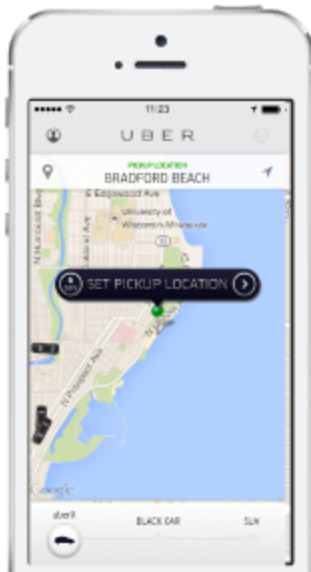

## FREE FIRST RIDE

ENTER PROMO CODE

**UBERAVP**

UP TO \$20 OFF. NEW USERS ONLY.

The 2014 AVP Beach Volleyball Tour has Partnered with Uber to get your \$20 off your first Ride!

From the beach to the boardroom, Uber serves up the most reliable ride in the Brew City!

- 1 DOWNLOAD THE APP
- 2 ENTER THE PROMO CODE
- 3 REQUEST YOUR RIDE

Get started now: [uber.com/app](http://uber.com/app)

UBER

@UBER\_MKE

UBER.COM/MILWAUKEE