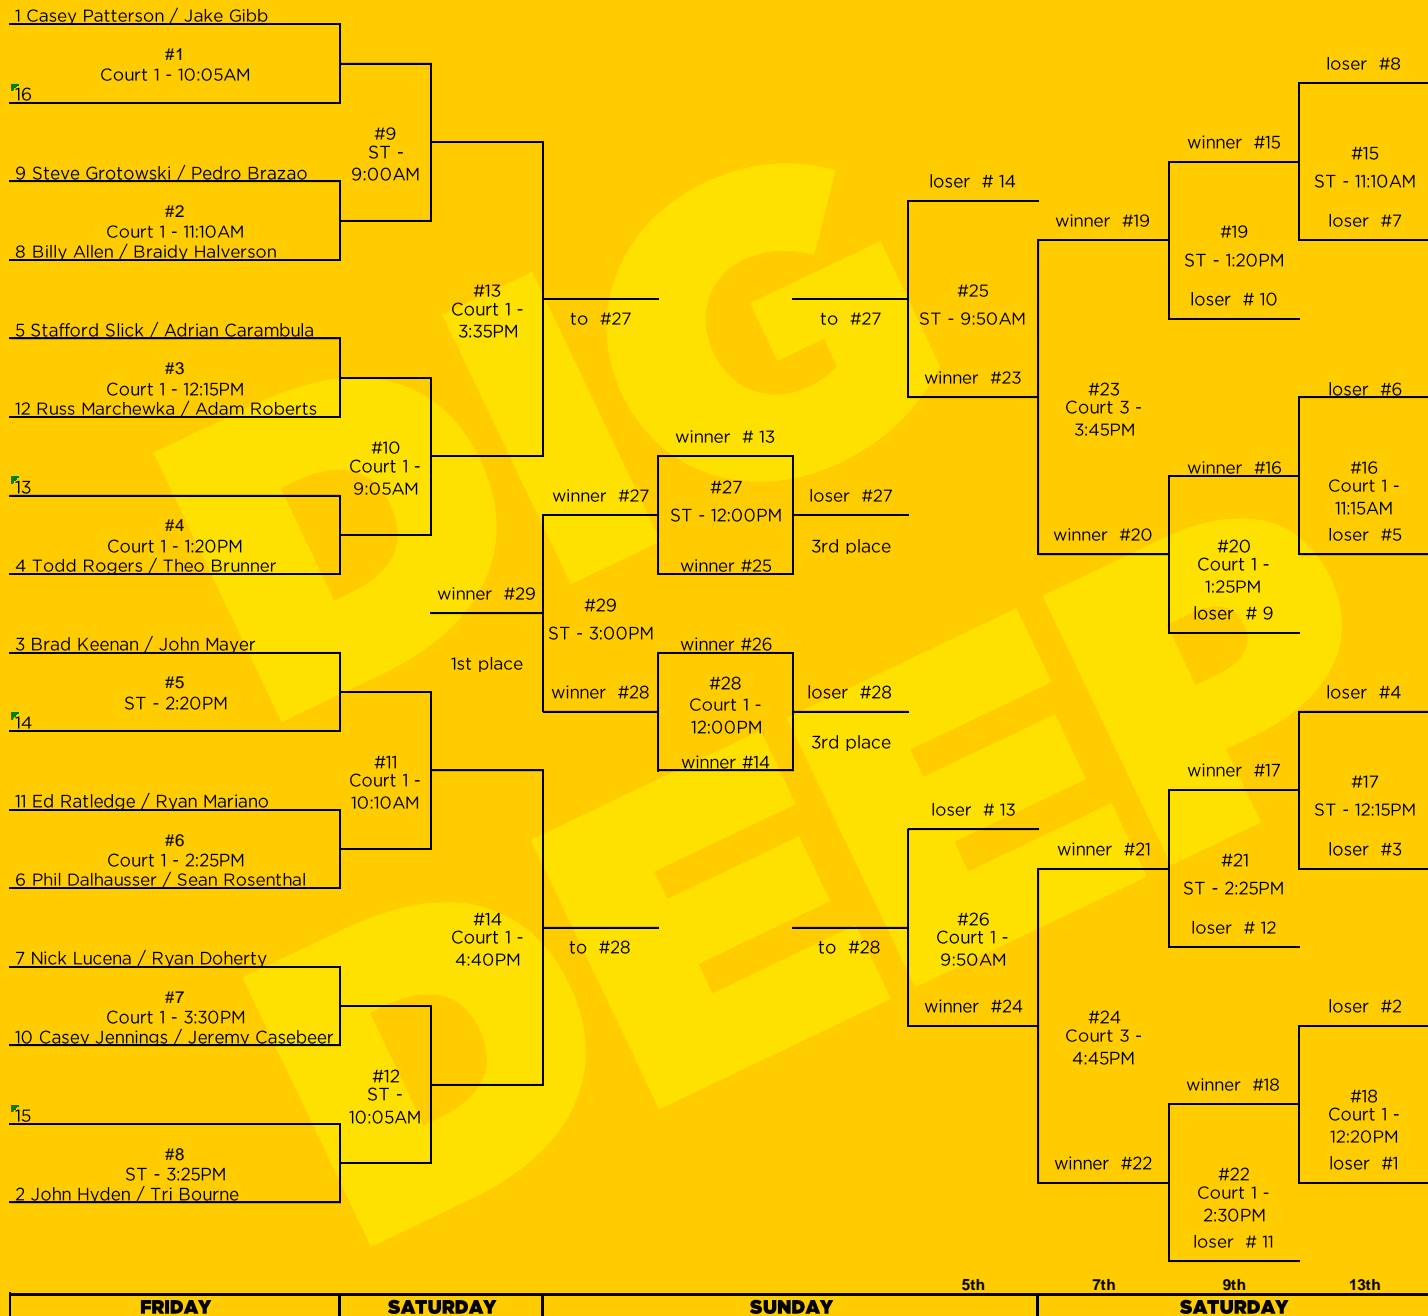

MEN'S BRACKET