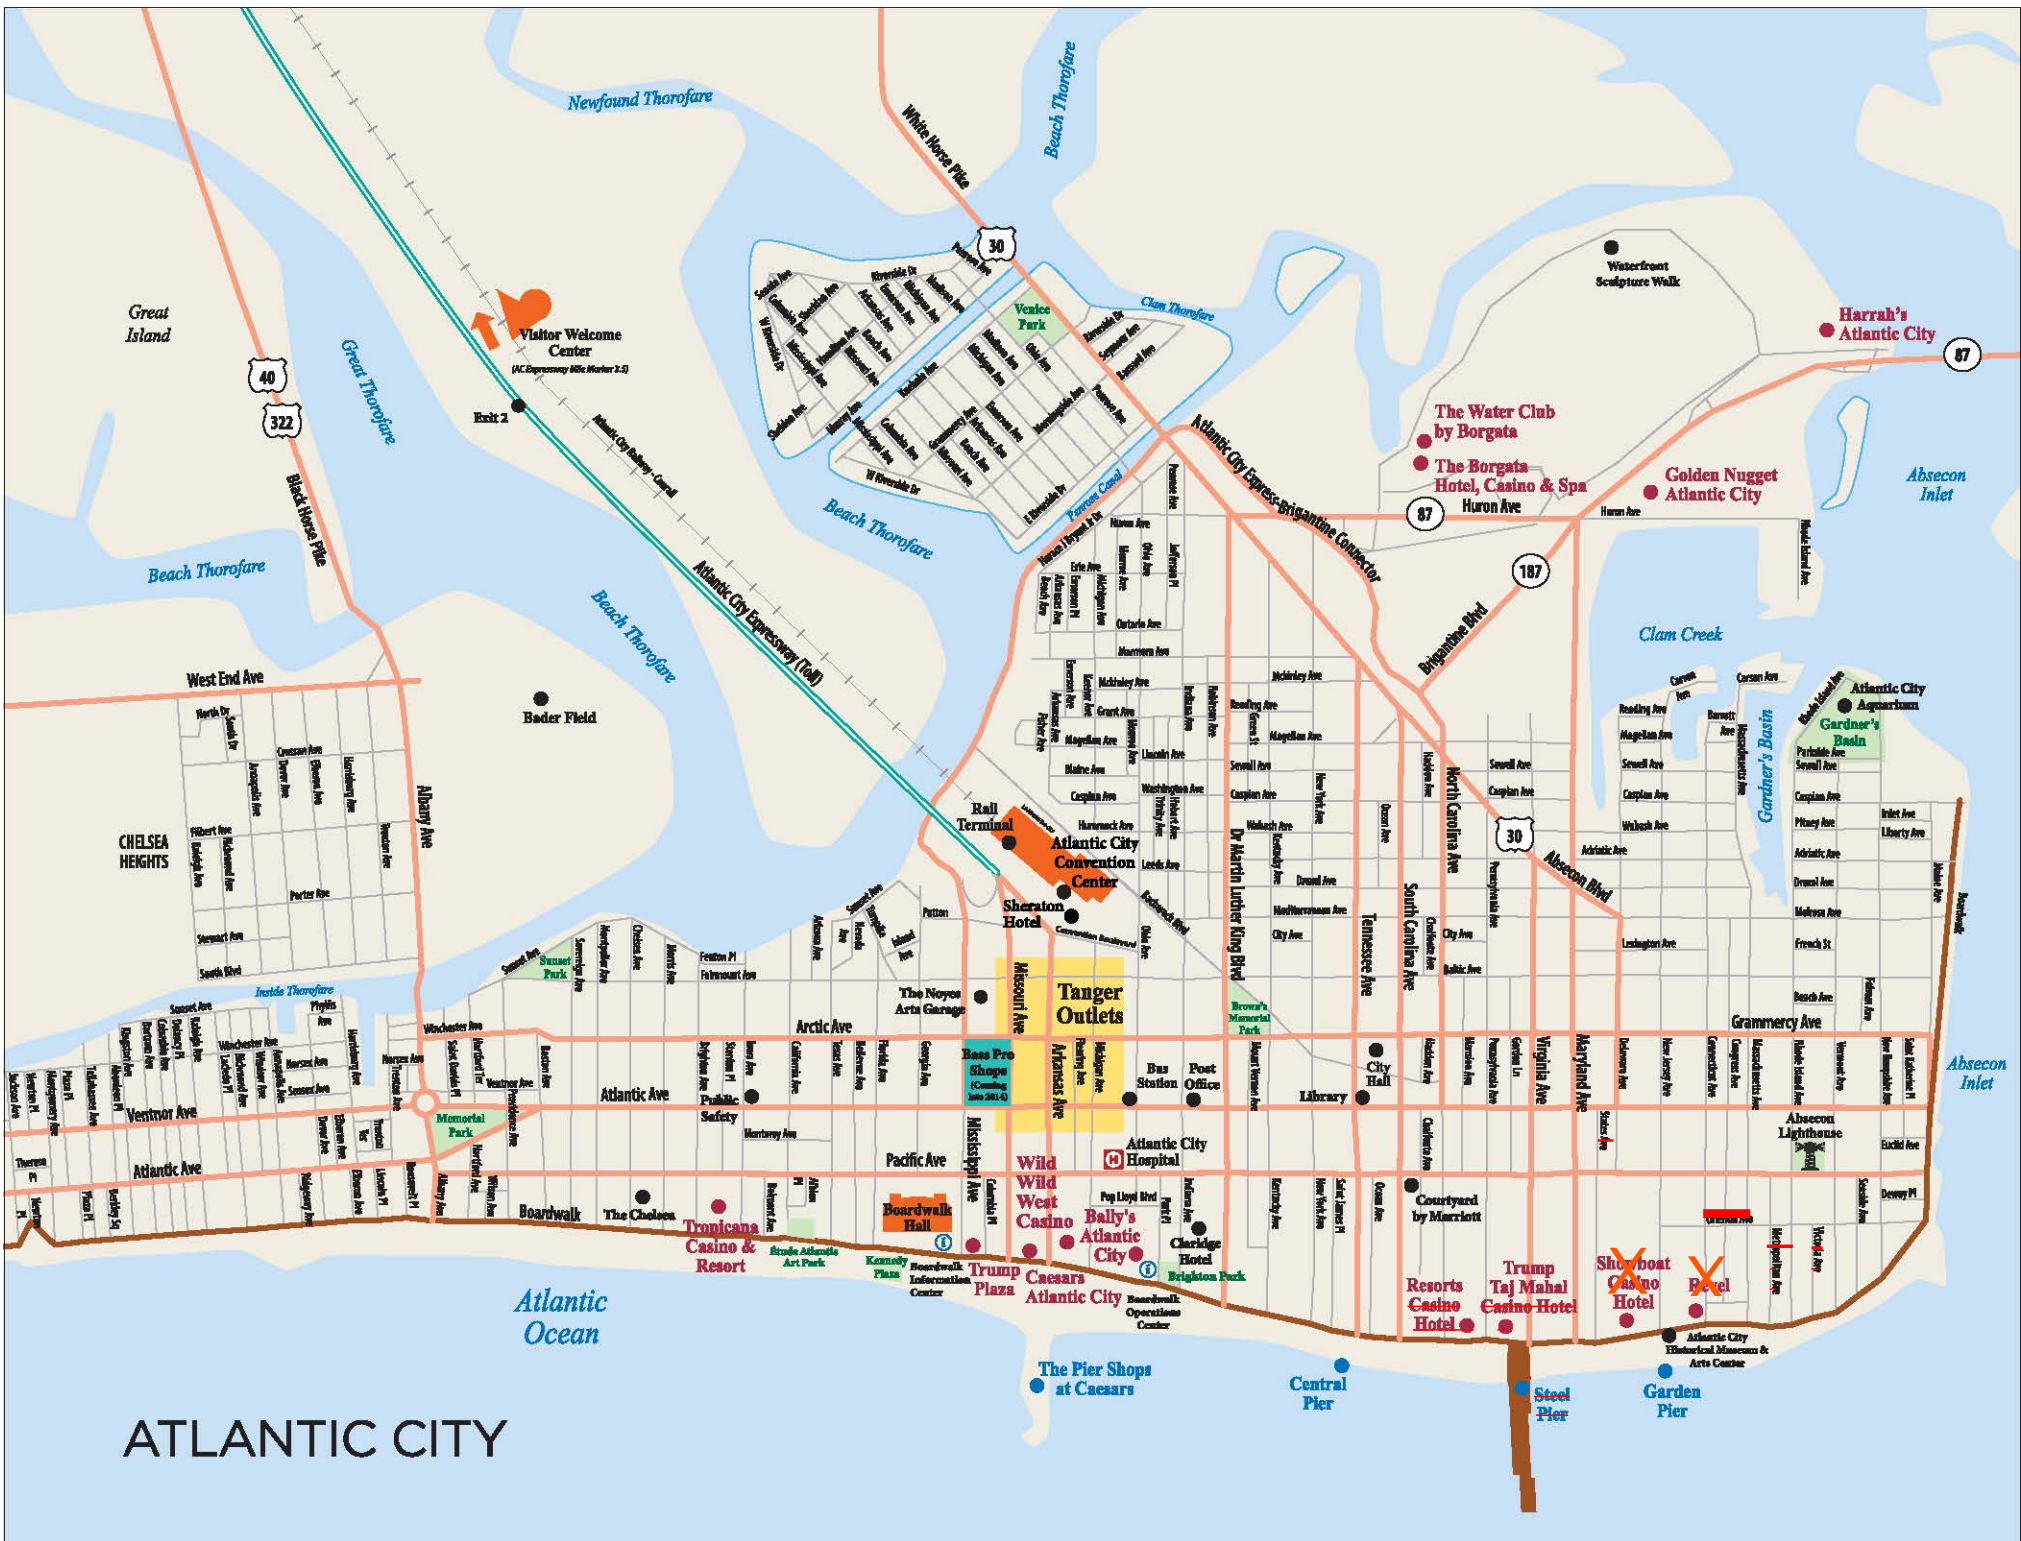

ATLANTIC CITY