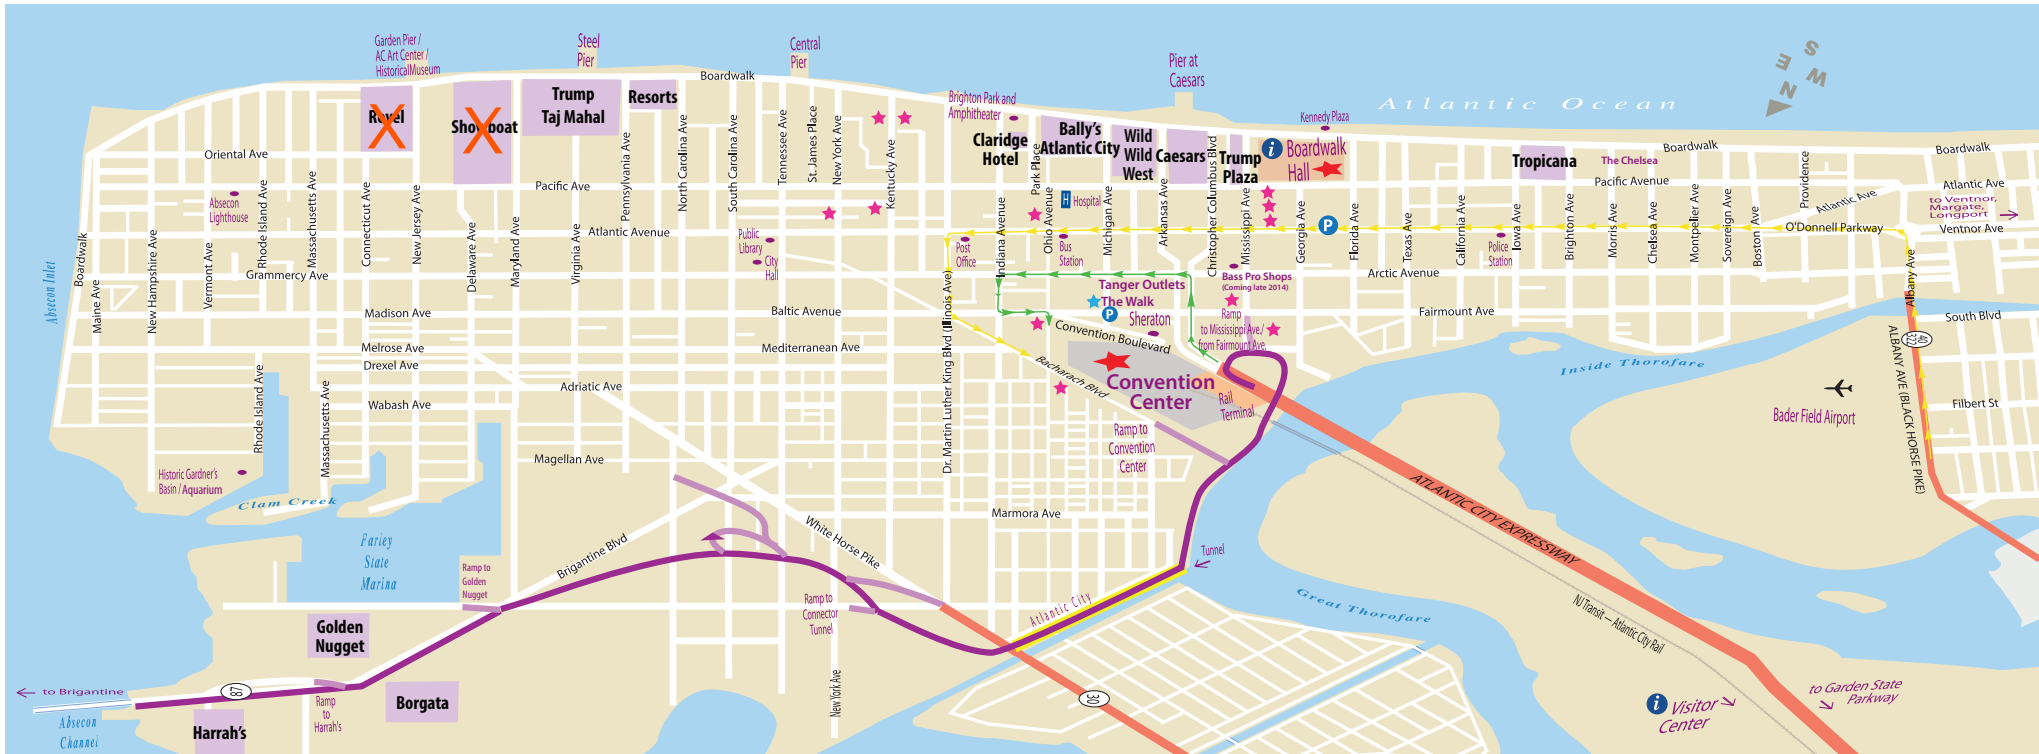

PARKING LOT @ On Georgia Avenue between Pacific and Atlantic Avenues. Proceed East on Missouri Avenue (towards ocean) to Pacific Avenue. Make a right onto Pacific Avenue. Proceed to Georgia Avenue. Make a right onto Georgia Avenue. Parking lot will be on your left. Trump Plaza vicinity.

CASINO SCHOOL LOT - Bacharach Boulevard. Follow the signs for the Atlantic City Connector, take the first exit for the Convention Center/Bacharach Blvd. The lot is at the end of the block on Ohio and Bacharach Blvd. 90 spaces. Atlantic City Convention Center vicinity.

TANGER OUTLETS THE WALK - THE WALK PARKING (★): Valet Parking is available from 10am in the turnaround in front of Old Navy on Michigan Avenue from $12. Enjoy Free Valet Parking Every Tuesday from 10am!

RESTAURANT VALET PARKING

- Park in Applebee's parking lot for $10. Show any receipt and your parking is Free up to 3 hours.
- Valet Parking is available off Atlantic Avenue between Calvin Klein and Ruth's Chris Steakhouse from 4pm on weeknights and 12pm on weekends. Rate is $12.
- Present your receipt from Ruth's Chris Steakhouse and the rate is Free!
- Present your receipt from The Melting Pot and the rate is $5.